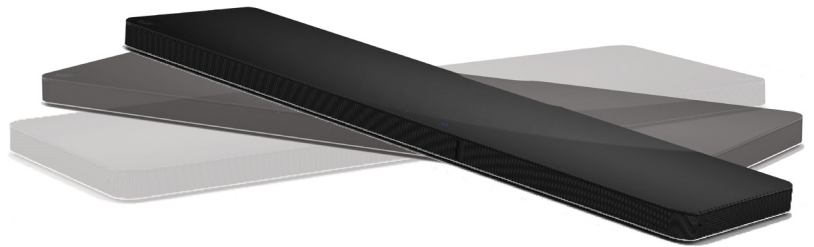

Built-in Swivel Base