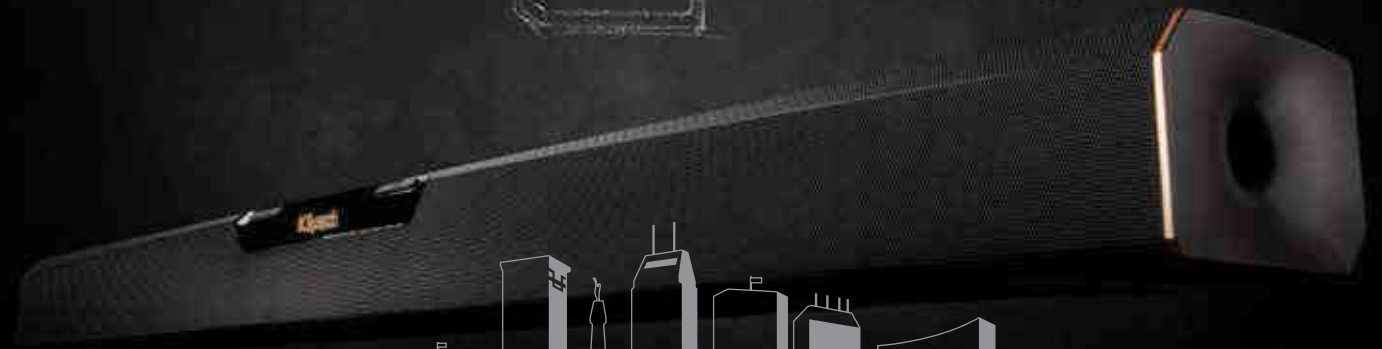

DESIGNED WITH PRIDE IN INDIANAPOLIS