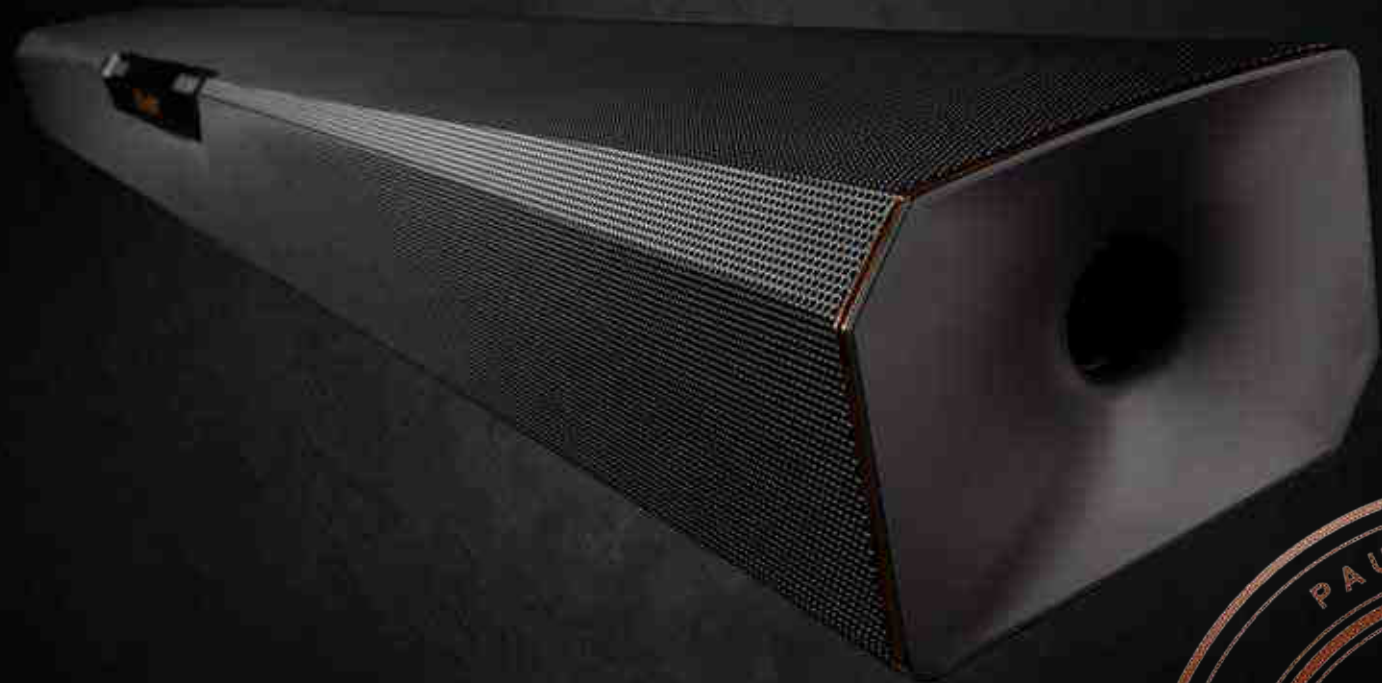

RSB-14

POWERGATE™

EVERY ROOM
WIRELESSLY
CONNECTED

Take total control of your Klipsch Stream wireless multi-room audio with the **Klipsch Stream** app, available for iOS and Android.

We felt that whole house audio could be so much better. A reflection of an ideal lifestyle with beauty, power and smart design. Music everywhere. We've created an entire ecosystem to act as a great big ON switch for your home and your soul - Klipsch Stream.

Klipsch

YOUR TV COULD SOUND MUCH BETTER

Klipsch
REFERENCE

RSB-3 ALL-IN-ONE
SOUND BAR

A SIMPLE SOLUTION THAT BRINGS IT ALL TOGETHER

Filling a need for great sound when a separate subwoofer isn't an option, the RSB-3 All-In-One sound bar delivers high performance audio with a small footprint. The integrated subwoofer, virtual surround mode and dialogue enhancement mode ensure an immersive experience for movies and music. Includes *Bluetooth*®, optical and analog inputs - plus a wireless remote.