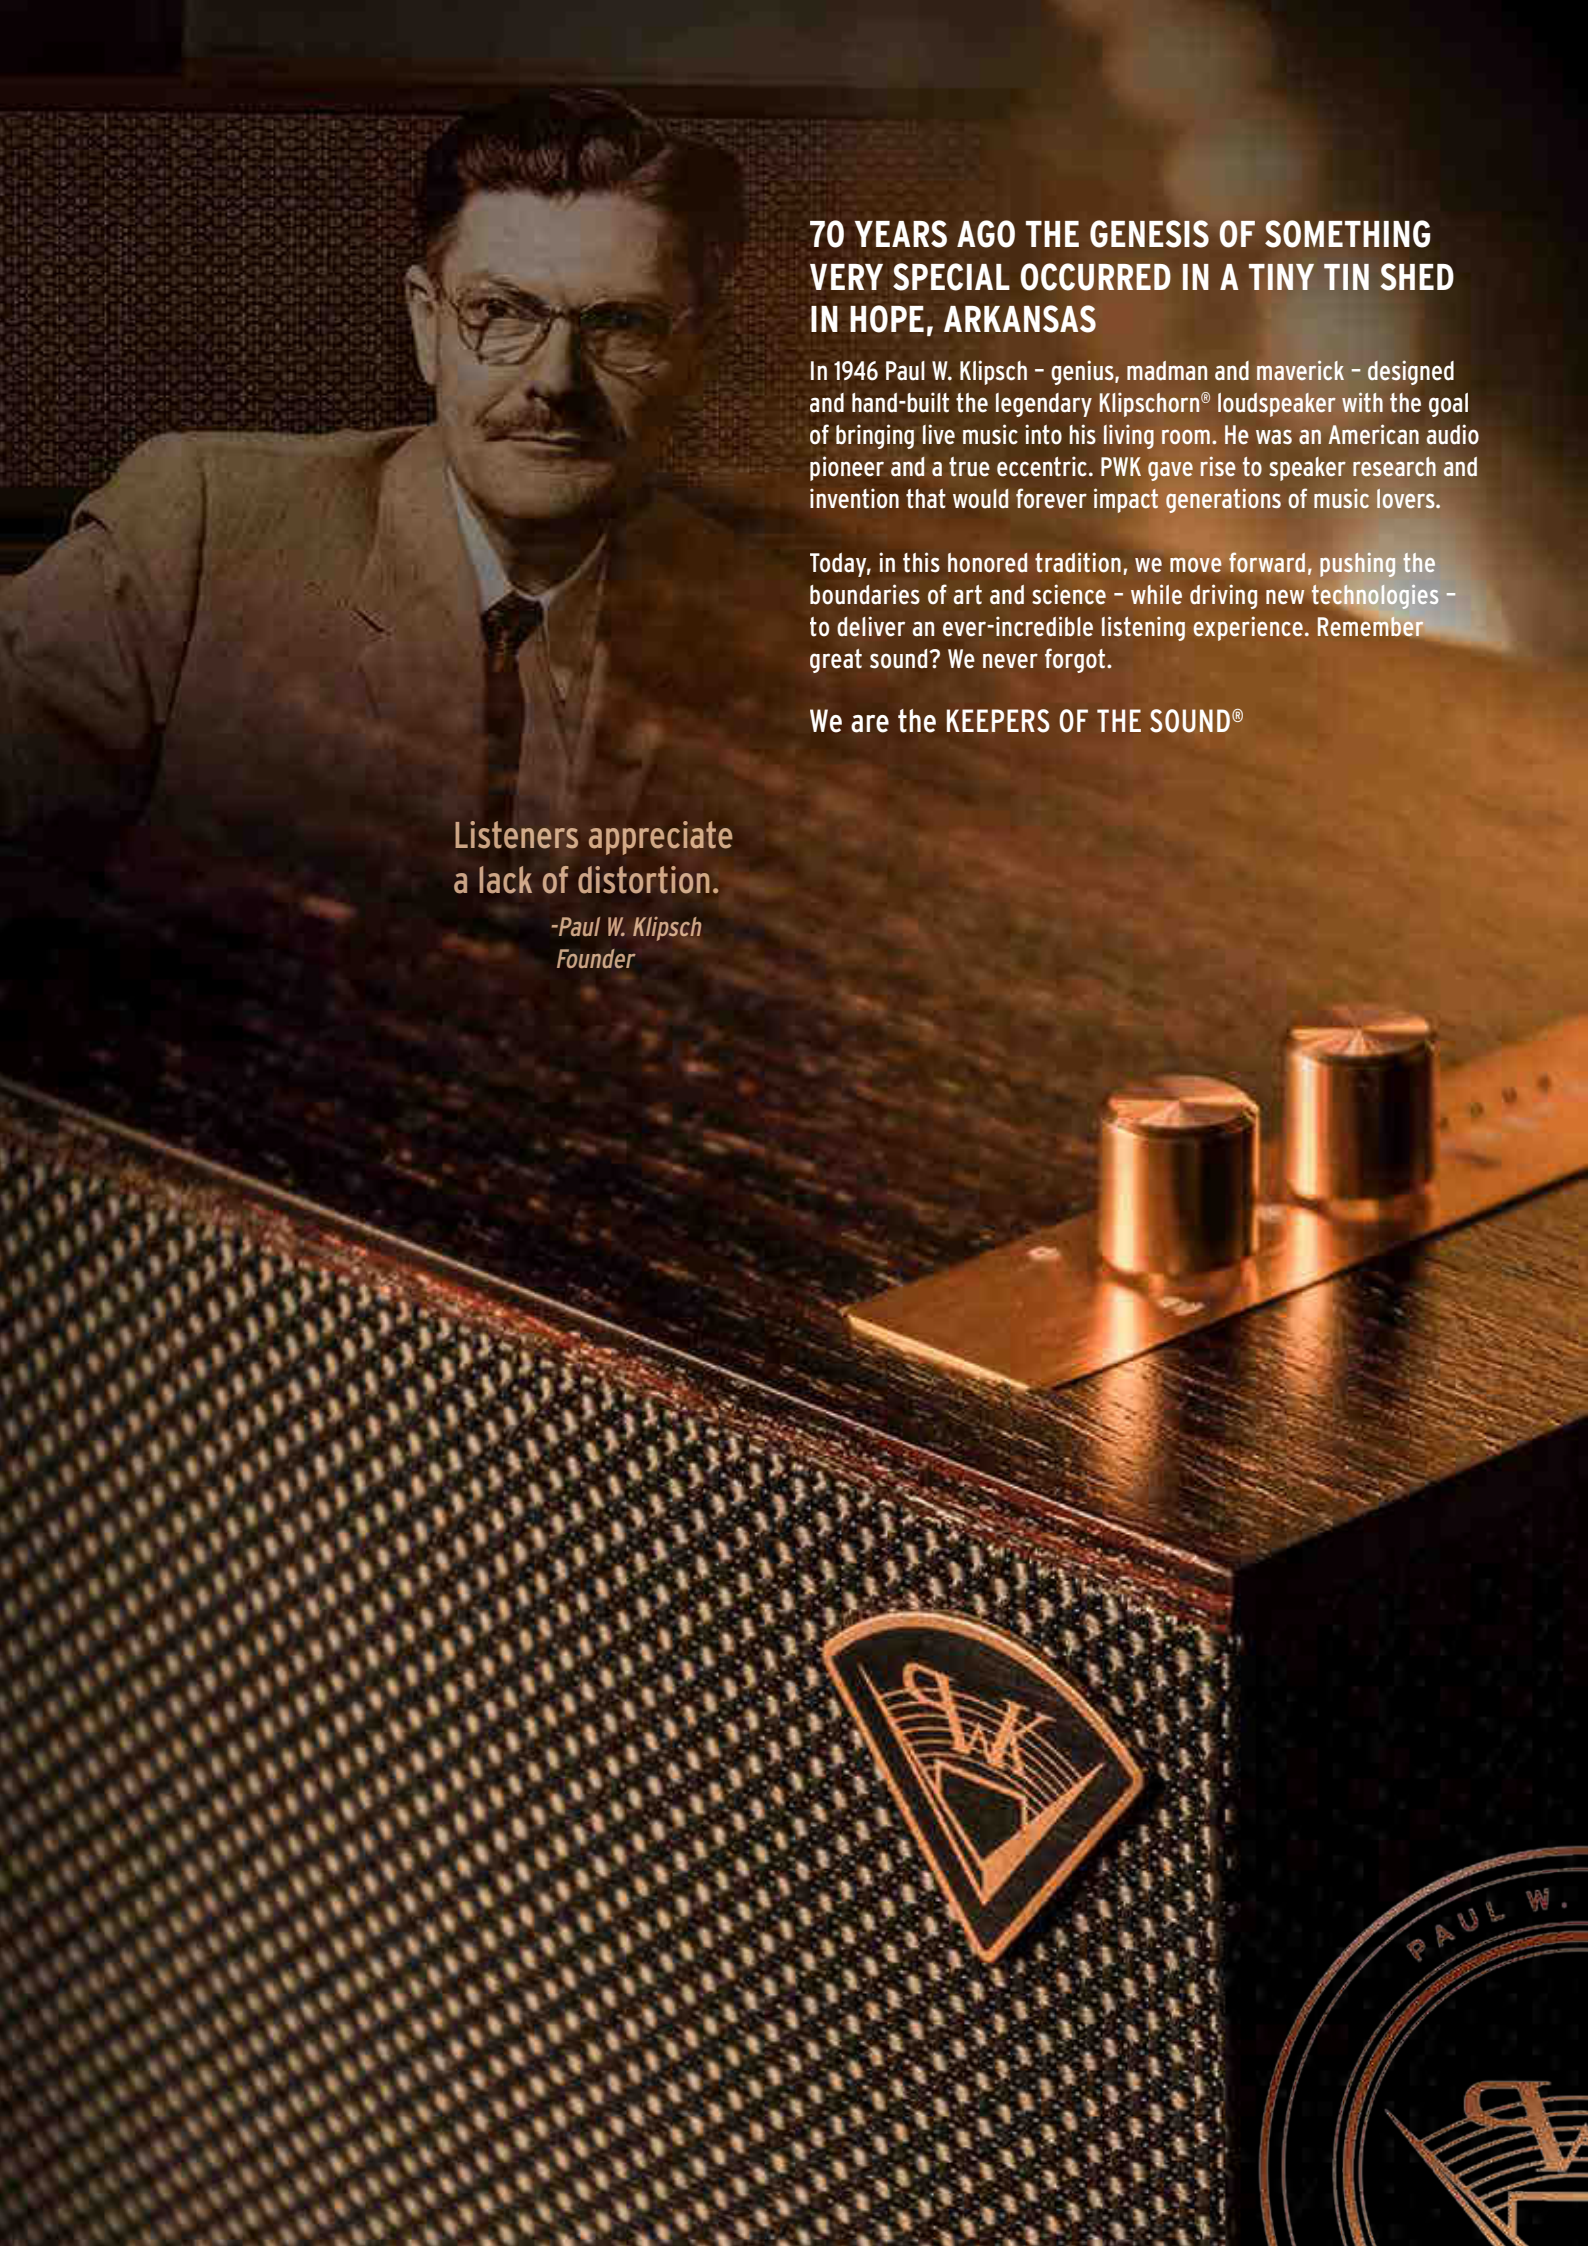

Klipsch®

WIRELESS

LEGENDARY SOUND
LARGEST SELECTION
SIMPLE TO USE

70 YEARS AGO THE GENESIS OF SOMETHING VERY SPECIAL OCCURRED IN A TINY TIN SHED IN HOPE, ARKANSAS

In 1946 Paul W. Klipsch - genius, madman and maverick - designed and hand-built the legendary Klipschorn® loudspeaker with the goal of bringing live music into his living room. He was an American audio pioneer and a true eccentric. PWK gave rise to speaker research and invention that would forever impact generations of music lovers.