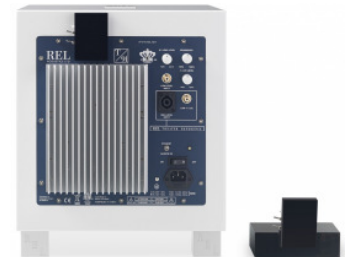

T/9i represents the most of T/i that we can deliver, and if sheer output alone is a primary requirement for your theatre or music system then read no further. The combination of a lightweight, composite 10" driver coupled to a matching 10" T/i passive delivers speed, slam and attack when called upon but also is capable of tracing more delicate passages when necessary. Large in sonic scale, the T/9i is ideal for mating up with floor standing speakers and rooms that are on the medium-to-large size. Powerful, concussive, yet beautiful.

Unterseite

Rückseite

Great Subs, Great Amps

The Brains Behind the Brawn

REL's acclaimed input filters and robust amplifiers result in some of the best sounding, most reliable designs ever produced. High current power supplies, huge toroidal transformers, and what many critics call the best filters in the world produce the famous REL Effect—wherein not simply the bass region but ALL music and movie sound is uplifted and improved.

UVP
1.199,00 €

Arrow™ separat erhältlich

Zero Compression Wireless

Introducing Arrow™

Arrow™ Zero Compression Wireless: REL are quickly growing into an industry leader in wireless. Following on the heels of the acclaimed LongBow™ Wireless, Arrow delivers much of the promise and connectivity of hardwired RELs with the placement flexibility and pure cool factor of great wireless for all of T/i. For a reasonable sum, Arrow gives you the ability to place subs in distant corners, along glass walls, or on hardwood floors where a cable would otherwise destroy the effect.

PRINZIP:	10" REL-Langhub-Woofer (254 mm) 10" Passivradiator (254 mm)
VERSTÄRKERLEISTUNG:	300 W RMS Class AB Endstufe
WIRELESS-FÄHIGKEIT:	JA - REL Arrow™ Sendeeinheit separat erhältlich
ABMESSUNGEN:	330 x 387 x 407 mm (B x H x T) (inklusive Füßen und Abdeckungen)
FINISH:	Piano Black; Piano White
GEWICHT:	18,7 kg